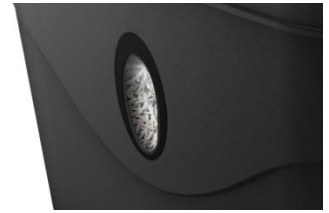

AS1052C Paper Shredder

The Aurora AS1052C is a reliable personal shredder for home and office use that can shred up to 10 sheets of paper at a time into particles of 5 x 51mm. In addition it can also shred 1 credit card at a time, and if small paper clips or staples find their way into the shredder it will shred these too. The 16.5 litre bin provides good storage for shredded waste and due to the small shred size the waste bin requires emptying less often. The AS1052C is equipped with ShredSafe® an adjustable safety cover which can be used as an emergency stop, it will also stop the shredder should it detect forced entry of any kind. Overall a great shredder for the home or office that shreds quickly and quietly.

Ideal for securely disposing
of expired credit cards

Safety Cover

Cross cuts credit cards

Security Level P3

Special Features

The AS1052C will securely destroy one credit card at a time by cross cutting it into small pieces

ShredSafe® is an adjustable safety cover which can act as an emergency stop, it will also stop the shredder if it detects any forced entry

An easy to empty lift off waste bin. The ShredSafe cover also acts as a convenient carry handle