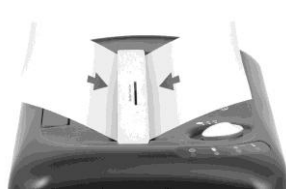

AS680MB Paper Shredder

The Aurora AS680MB is a micro cut paper shredder that will shred up to 6 sheets of paper at a time into very secure 3 x 9mm pieces meaning an A4 sheet is shredded into over 2000 particles. In addition it can also shred 1 credit card at a time, and if small paper clips or staples find their way into the shredder it will shred these too. The AS680MB is equipped with ShredSafe®, an adjustable safety cover which can be used as an emergency stop, it will also stop the shredder should it detect forced entry of any kind. The AS680MB has a compact desk side design with a dual paper entry slot so paper can be inserted from either side and the 18L waste bin has a viewing window to show when it is getting full. The AS680MB is a compact shredder suitable for small offices and users who require a high level of security.

Security Level P5

Shreds Credit Cards

Safety Cover

Special Features

ShredSafe® is an adjustable safety cover which can act as an emergency stop, it will also stop the shredder if it detects any forced entry

The dual paper entry slot allows paper to be fed in from either side of the shredder meaning it can be easily used on either side of a desk

The shredder will securely destroy one credit card at a time by cross cutting it into small pieces