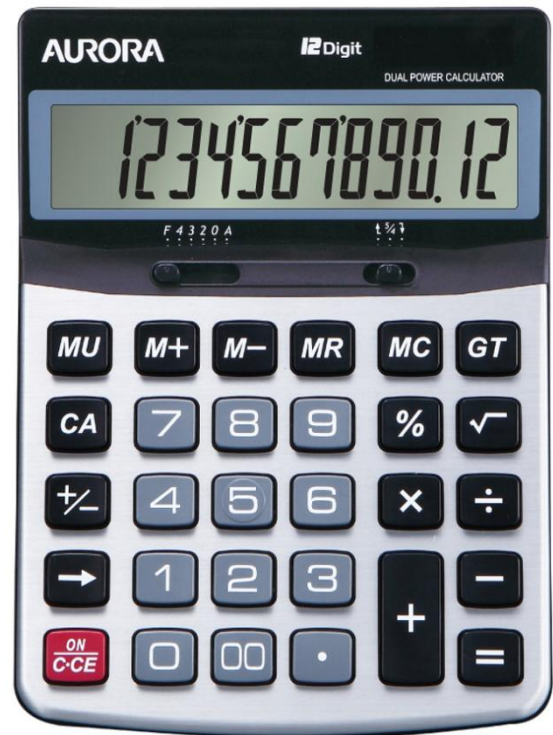

DC756 Desk Calculator

The Aurora DC756 is a large general purpose desktop calculator, which has an angled 12 digit LCD display to enable easy viewing. The calculator is designed for ease of use with large durable hard plastic keys, an extra large addition key and a well spaced keypad. Features include a 'Mark Up' key for calculating gross profit, a decimal point selector, 'Add mode' for working with money and a round up or down selector. The DC756 is solar powered with a battery back-up and has a durable front case made of metal.

Only available to order

MOQ	3000 units
Est. Lead Time	90 days

Technical Specifications

General Features	
Display Type	Angled LCD
No. Digits	12
1'000 Separator	Yes
Key Type	Hard Plastic
Power	Solar & Battery
Battery Type	LR1130 x 1 (inc)
Auto Power Off	Yes
Direct Number Input	No
Rubber Feet	Yes
Case	No
Dimension (mm)	183x135x38
Weight (g)	185g
General Functions	
× ÷ - + = .	Yes
Square root	Yes
Percentage	Yes
Double 00	Yes
Sign change key	Yes
Backspace/delete	Yes
Memory Keys	4 Key
4 Constants	Yes
Large addition Key	Yes
Large answer bar	No
Cost/Sell/Margin	No
Tax Function	No
Mark Up (GPM)	Yes
Currency Conversion	No
Decimal Selector	F,4,3,2,0
Add Mode	Yes
Round Up/Down	Yes

- Large clear 12 digit display
- Durable metal fascia on front case
- Robust large hard plastic keys
- MU key for gross profit calculations
- Decimal and rounding selector

Bespoke packaging and private label production options