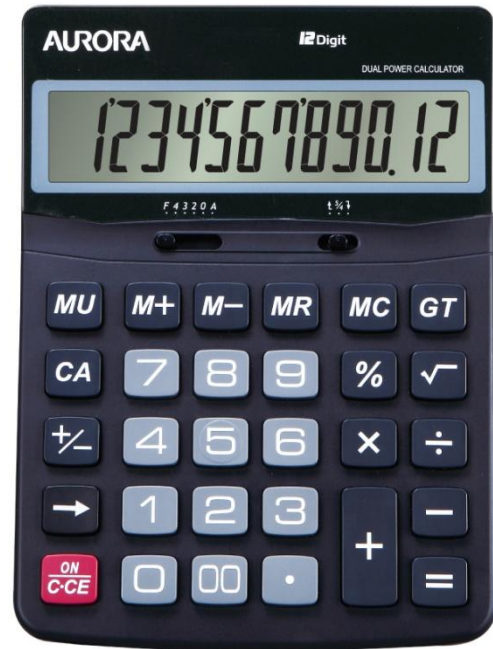

DC861 Desk Calculator

The Aurora DC861 is an extra large general purpose desktop calculator, which has an angled 12 digit LCD display to enable easy viewing. The calculator is designed for ease of use with large durable hard plastic keys, an extra large addition key and a well spaced keypad. Features include a 'Mark Up' key for calculating gross profit, a decimal point selector, 'Add mode' for working with money and a round up or down selector. The DC861 is solar powered with a battery back-up and is an extra large heavy duty product.

Only available to order

MOQ	3000 units
Est. Lead Time	90 days

Technical Specifications

General Features	
Display Type	Angled LCD
No. Digits	12
1'000 Separator	Yes
Key Type	Hard Plastic
Power	Solar & Battery
Battery Type	LR1130 x 1 (inc)
Auto Power Off	Yes
Direct Number Input	No
Rubber Feet	Yes
Case	No
Dimension (mm)	210x155x40
Weight (g)	243g
General Functions	
$\times \div - + = .$	Yes
Square root	Yes
Percentage	Yes
Double 00	Yes
Sign change key	Yes
Backspace/delete	Yes
Memory Keys	4 Key
4 Constants	Yes
Large addition Key	Yes
Large answer bar	No
Cost/Sell/Margin	No
Tax Function	No
Mark Up (GPM)	Yes
Currency Conversion	No
Decimal Selector	F,4,3,2,0
Add Mode	Yes
Round Up/Down	Yes

- Large clear 12 digit display
- Robust large hard plastic keys
- Decimal and rounding selector
- MU key for gross profit calculations
- Back space key for error correction

Bespoke packaging and private label production options