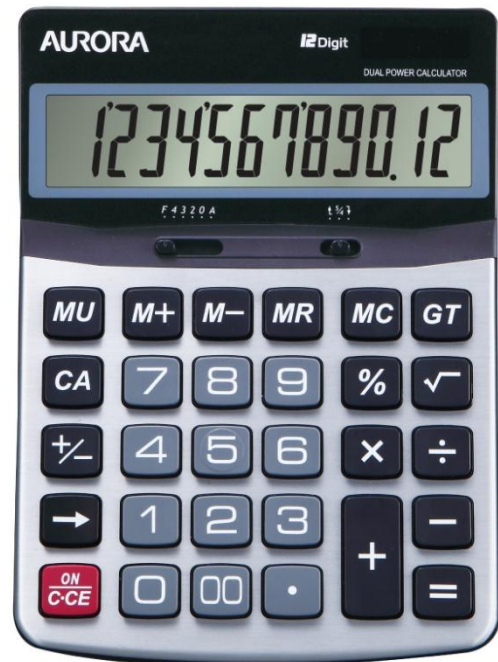

## DC862 Desk Calculator

The Aurora DC862 is an extra large general purpose desktop calculator, which has an angled 12 digit LCD display to enable easy viewing. The calculator is designed for ease of use with large durable hard plastic keys, an extra large addition key and a well spaced keypad. Features include a 'Mark Up' key for calculating gross profit, a decimal point selector, 'Add mode' for working with money and a round up or down selector. The DC862 is solar powered with a battery back-up and has a durable front case made of metal.

### Technical Specifications

General Features	
Display Type	Angled LCD
No. Digits	12
1'000 Separator	Yes
Key Type	Hard Plastic
Power	Solar & Battery
Battery Type	LR1130 x 1 (inc)
Auto Power Off	Yes
Direct Number Input	No
Rubber Feet	Yes
Case	No
Dimension (mm)	210x155x40
Weight (g)	243g
General Functions	
× ÷ - + = .	Yes
Square root	Yes
Percentage	Yes
Double 00	Yes
Sign change key	Yes
Backspace/delete	Yes
Memory Keys	4 Key
4 Constants	Yes
Large addition Key	Yes
Large answer bar	No
Cost/Sell/Margin	No
Tax Function	No
Mark Up (GPM)	Yes
Currency Conversion	No
Decimal Selector	F,4,3,2,0
Add Mode	Yes
Round Up/Down	Yes

- Large clear 12 digit display
- Decimal and rounding selector
- Durable metal fascia on front case
- Robust extra large hard plastic keys
- MU key for gross profit calculations