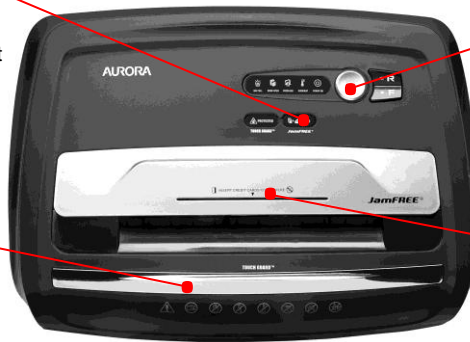

AS1630CD Paper Shredder

The Aurora AS1630CD is a cross cut paper shredder that will shred up to 16 sheets of paper at a time into 4 x 25mm pieces. It will also shred 1 credit card or destroy 1 CD at a time. The AS1630CD is equipped with JamFree® a feature which monitors the paper capacity being shredded and will automatically stop and reverse if over capacity is detected, Touchguard® a safety cut out which activates if the shredder senses that fingers are too close to the paper entry slot and Auto Power Off an energy saving feature that turns the shredder off after several minutes of inactivity reducing the power consumption to zero. The AS1630CD has a large pull out 26.5L waste bin which is easy to empty and castors making it easy to relocate.

CD shredder – destroys one CD at a time, great for disposing of unwanted back up discs

Shreds Credit Cards

Destroys CDs

Security Level P4

Safety Protection

Anti-Jam Technology

Power Saving

Special Features

JamFree® monitors the density of the total amount of paper being shredded, if over capacity is detected the shredder will stop and reverse avoiding potential paper jams

TouchGuard® is a bioelectricity sensor which will turn the shredder off when it detects the energy fields of living objects are too close to the paper entry slot

Automatically turns the shredder off after several minutes of inactivity reducing the power consumption to zero

CD Destroyer

Destroys one CD at a time, great for securely disposing of unwanted back up discs