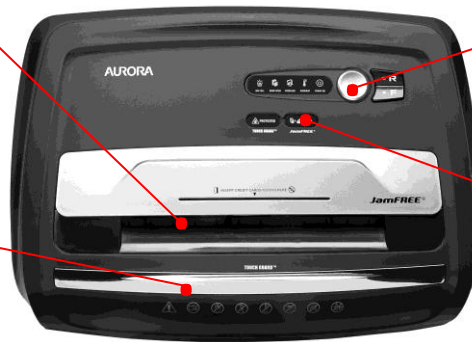

AS2030CD Paper Shredder

The Aurora AS2030CD is a cross cut paper shredder that will shred up to 20 sheets of paper at a time into 4 x 40mm pieces. It will also shred 1 credit card or destroy 1 CD at a time. The AS2030CD is equipped with JamFree® a feature which monitors the paper capacity being shredded and will automatically stop and reverse if over capacity is detected and Touchguard® a safety cut out which activates if the shredder senses that fingers are too close to the paper entry slot. Energy saving features include Auto Power Off which turns the shredder off after several minutes of inactivity and Auto restart which turns the shredder back on when paper is inserted. The shredder has a large pull out 26.5L waste bin which is easy to empty and castors making it easy to relocate.

- 20 sheet cross cut shredder
- JamFree® anti-jam technology
- Touchguard® safety protection
- Auto Power Off energy saving
- Auto Restart zero energy function
- Shred size 4 x 40mm
- Security Level P4
- 26.5 Litre pull out waste bin
- Castors for mobility
- Destroys CDs & shreds credit cards
- 60 minute duty cycle

CD shredder – destroys one CD at a time, great for disposing of unwanted back up discs

Shreds Credit Cards

Destroys CDs

Security Level P4

Safety Protection

Anti-Jam Technology

Power Saving

Power Saving

Special Features

When the auto power-off function has turned the shredder off, auto-restart will automatically turn the shredder back on when paper is inserted

TouchGuard® is a bioelectricity sensor which will turn the shredder off when it detects the energy field of living objects are too close to the paper entry slot