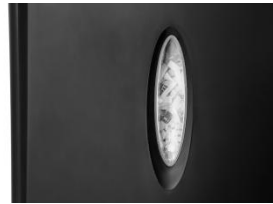

AS610C Paper Shredder

The Aurora AS610C is a reliable personal shredder for home and office use that can shred up to 6 sheets of paper at a time into particles of 5 x 47mm. In addition it can also shred 1 credit card at a time, and if small paper clips or staples find their way into the shredder it will shred these to. The 14 litre bin provides good storage for shredded waste and due to the small shred size the waste bin requires emptying less often. The AS610C is equipped with ShredSafe® an adjustable safety cover which can be used as an emergency stop, it will also stop the shredder should it detect forced entry of any kind. Overall a great small shredder for the home or office that shreds quickly and quietly.

Ideal for securely disposing of expired credit cards

Safety Cover

Cross cuts credit cards

Security Level P3

Special Features

The AS610C will securely destroy one credit card at a time by cross cutting it into small pieces

ShredSafe® is an adjustable safety cover which can act as an emergency stop, it will also stop the shredder if it detects any forced entry

A large viewing window in the waste bin shows when it is getting full and requires emptying