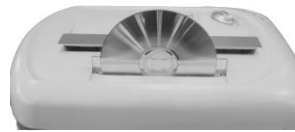

AS616MQ Paper Shredder

The Aurora AS616MQ is a micro cut paper shredder that will shred up to 6 sheets of paper at a time into very secure 3 x 9mm pieces meaning an A4 sheet is shredded into over 2000 particles. In addition it can also shred 1 credit card at a time and there is a separate slot for CD destruction. The AS616MQ has a compact desk side design with a dual paper entry slot so paper can be inserted from either side. The 16L pull out waste bin has a viewing window built into the handle and is easy to empty, there are also castors so moving the shredder around is easy. The AS616MQ is a compact shredder suitable for small offices and users who require a high level of security.

- 6 sheet micro cut shredder
- Shred size 3 x 9mm
- Security Level P5
- Dual paper entry slot
- 16 Litre pull out waste bin
- Shreds CDs & credit cards
- Castors for easy movement

Compact desk side design
and pull out waste bin

Security Level P5

Shreds Credit Cards

Shreds CDs

Special Features

The dual paper entry slot allows paper to be fed in from either side of the shredder meaning it can be easily used on either side of a desk

The shredder will securely destroy one credit card at a time by cross cutting it into small pieces

The separate CD shredding slot will strip cut a CD into 4 pieces securely destroying it.

The 16L pull out waste bin makes it easy to empty and there is a viewing window so you can see when it is full