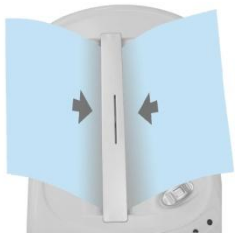

AS616MQ Paper Shredder

The Aurora AS616MQ is a micro cut paper shredder that will shred up to 6 sheets of paper at a time into very secure 3 x 9mm pieces meaning an A4 sheet is shredded into over 2000 particles. In addition it can also shred 1 credit card at a time and there is a separate slot for CD destruction. The AS616MQ has a compact desk side design with a dual paper entry slot so paper can be inserted from either side. The 16L pull out waste bin has a viewing window built into the handle and is easy to empty, there are also castors so moving the shredder around is easy. The AS616MQ is a compact shredder suitable for small offices and users who require a high level of security.

- 6 sheet micro cut shredder
- Shred size 3 x 9mm
- Security Level P5
- Dual paper entry slot
- 16 Litre pull out waste bin
- Shreds CDs & credit cards
- Castors for easy movement

Compact desk side design
and pull out waste bin

Security Level P5

Shreds Credit Cards

Shreds CDs

Special Features

The dual paper entry slot allows paper to be fed in from either side of the shredder meaning it can be easily used on either side of a desk

The shredder will securely destroy one credit card at a time by cross cutting it into small pieces

The separate CD shredding slot will strip cut a CD into 4 pieces securely destroying it.

The 16L pull out waste bin makes it easy to empty and there is a viewing window so you can see when it is full