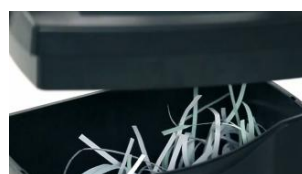

AS680SB Paper Shredder

The Aurora AS680SB is a reliable personal shredder for home use that can shred up to 6 sheets of paper at a time into 6mm strips. In addition it can also shred 1 credit card at a time and if staples find their way into the shredder it will shred these to. The 10 litre bin provides good storage for shredded waste and has a convenient access area at the front of the bin for non shredding waste. The AS680SB also has a thermal cut out to prevent the shredder from over heating and a reverse setting for clearing paper jams. Overall a great small shredder for the home that shreds quickly and quietly.

Security Level P2

Special Features

The shredder will securely destroy one credit card at a time by cutting it into strips

The adjustable arm allows the shredder to be fitted onto different sized waste bins

An easy to empty waste bin with a lift off top with finger supports on the side

Simple to operate 3 position switch with Auto, Reverse and Off settings

Technical Specifications

Shred Type	Strip Cut
Shred Capacity (Sheets/75gsm)	6
Shred Size (mm)	6mm
Particles per A4 Sheet	35 Strips
Security Level (DIN66399)	P-2
Paper Entry Width (mm)	220
Waste Bin Capacity (Litres)	10
Pull Out Waste Bin	No
Castors	No
Average Speed (metres/min)	3
Shreds Staples	Yes
Shreds Small Paperclips	No
Shreds Credit Cards	Yes
Shreds CDs	No
Separate CD Shred slot	No
ShredSafe® Cover	No
TouchGuard®	No
Jam Free® & Auto reverse	No