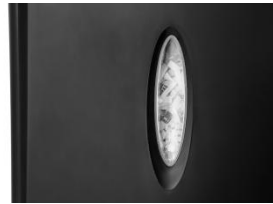

## AS830C Paper Shredder

The Aurora AS830C is a reliable personal shredder for home and office use that can shred up to 8 sheets of paper at a time into particles of 5 x 47mm. In addition it can also shred 1 credit card at a time, and if small paper clips or staples find their way into the shredder it will shred these to. The 14 litre bin provides good storage for shredded waste and due to the small shred size the waste bin requires emptying less often. The AS830C is equipped with ShredSafe® an adjustable safety cover which can be used as an emergency stop, it will also stop the shredder should it detect forced entry of any kind. Overall a great small shredder for the home or office that shreds quickly and quietly.

## Special Features

The AS830C will securely destroy one credit card at a time by cross cutting it into small pieces

ShredSafe® is an adjustable safety cover which can act as an emergency stop, it will also stop the shredder if it detects any forced entry

A large viewing window in the waste bin shows when it is getting full and requires emptying

An easy to empty lift off waste bin. The ShredSafe cover also acts as a convenient carry handle