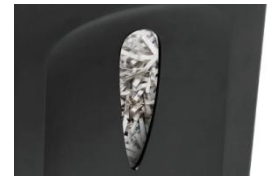

AS860C Paper Shredder

The Aurora AS860C is a reliable personal shredder for home and office use that can shred up to 8 sheets of paper at a time into particles of 5 x 47mm. In addition it can also shred 1 credit card at a time, and if small paper clips or staples find their way into the shredder it will shred these too. The 12.1 litre bin provides good storage for shredded waste and due to the small shred size the waste bin requires emptying less often. The AS860C is equipped with ShredSafe® an adjustable safety cover which can be used as an emergency stop, it will also stop the shredder should it detect forced entry of any kind. Overall a great small shredder for the home or office that shreds quickly and quietly.

- 8 sheet cross cut shredder
- ShredSafe® safety shut off
- Shred size 5 x 47mm
- Security Level P3
- 12.1 litre waste bin
- Waste level viewing window
- Integrated carry handle
- Shreds credit cards

Ideal for securely disposing of expired credit cards

Safety Cover

Cross cuts credit cards

Security Level P3

Special Features

The shredder will securely destroy one credit card at a time by cross cutting it into small pieces

ShredSafe® is an adjustable safety cover which can act as an emergency stop, it will also stop the shredder if it detects any forced entry

An easy to empty lift off waste bin. The ShredSafe cover also acts as a convenient carry handle

A large viewing window in the waste bin shows when the bin is getting full and requires emptying

Technical Specifications