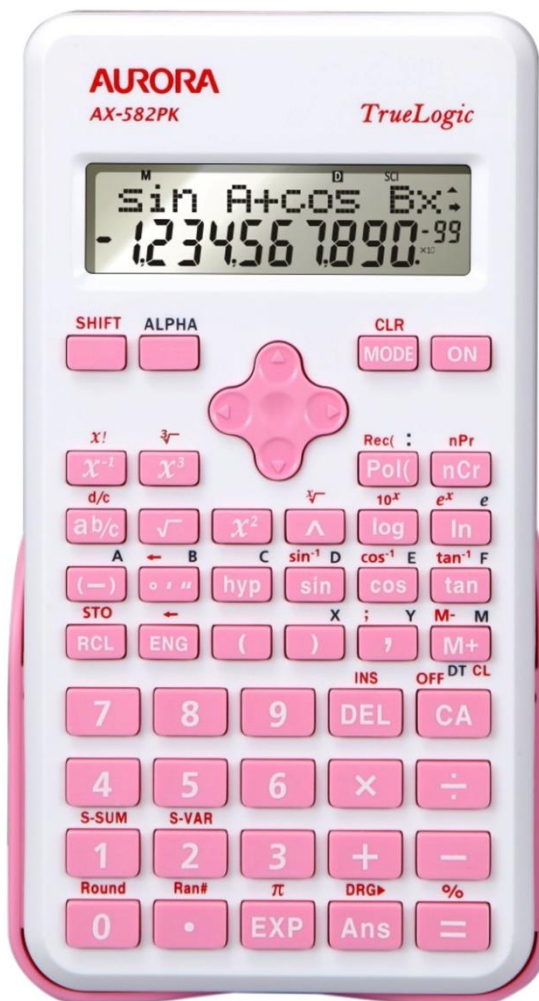

## AX-582PK Scientific Calculator

The Aurora AX-582PK combines a 2 line LCD display that shows both the sum and answer with a TrueLogic® algebraic entry system which allows you to enter calculations in the order they are written. The AX-582PK is great value scientific calculator suitable for use on all UK exams, that permit the use of calculators.

- TrueLogic® Algebraic Entry
- 2 Line LCD display shows both sum and answer
- A total of 240 functions
- Slide on protective plastic case
- Screw fixed battery cover (2 x LR44 included)

Technical Specifications	
General Features	Direct replacement for the SC582
	240 Functions
	TrueLogic® algebraic entry system
	Twin line display
	Slide on protective case
	Durable plastic keys
	Battery powered (2 x LR44)
	Screw fixed battery cover
General Functions	Auto Power off
	Dimensions (wxdxh): 83x18x154mm
	Weight: 117g
	Multi-Replay function
	Fractions
	Expression Editing
	9 memories
	24 levels of parentheses
	FIX/SCI/NORM
	x, ÷, -, +, =, π, √, M+, M-, %
Scientific and Statistical Functions	Negative indicator
	BackSpace/Delete
	Fraction/Decimal conversion
	Degrees, Radians, Gradians
	Standard Deviation
	6 types of regression analysis
	Roots and powers
	Trigonomics (Sin/Cos/Tan)
	Hyperbolics
	Degrees/minutes/seconds
	Logarithms, Exponents and reciprocals
	Factorials, Permutations, Combinations
Coordinate conversions	
Random Numbers	
Statistics Data editor	

### Did you know?

The AX-582PK is also available in a convenient class kit format complete with Grattells storage tray, storage foam insert and lid  
**CODE: CK-57**

Packaging	Unit Gift Box	Sub Carton	Master Carton
Quantity	1	10	80
Dimensions (mm)	87x22x158	165x230x100	350x480x230
Weight (Kg)	0.142	1.5	12.4
Barcode	6925781416069	6925781416076	6925781416083