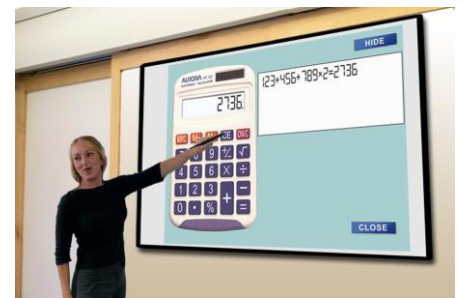

## EMU-1 Calculator Emulation Software

### EMU-1

- Interactive software supplied on CD-Rom
- Emulates the Aurora HC133, HC106 and EC240
- Use with interactive whiteboards and projectors
- Ideal teaching aid for calculator demonstrations
- Improves class participation and understanding
- Simple to install and easy to use
- Compatible with Windows® operating systems
- Multi-user single site license included.

The EMU-1 is calculator emulation software, which when combined with an interactive whiteboard and projector will beam a large electronic replica of the Aurora HC133, HC106 or EC240 calculator onto the whiteboard. This giant working calculator is viewable to the whole class and can be used by the teacher and students interactively. The whiteboard calculator makes it much easier to demonstrate a calculation and also makes it much easier for the students to follow the keystrokes and calculation chain. The emulators provide a great solution for introducing calculators to Key Stage 1 and 2 pupils and are designed to fit into existing lesson plans and make the teaching of correct calculator usage simple and easy to follow.