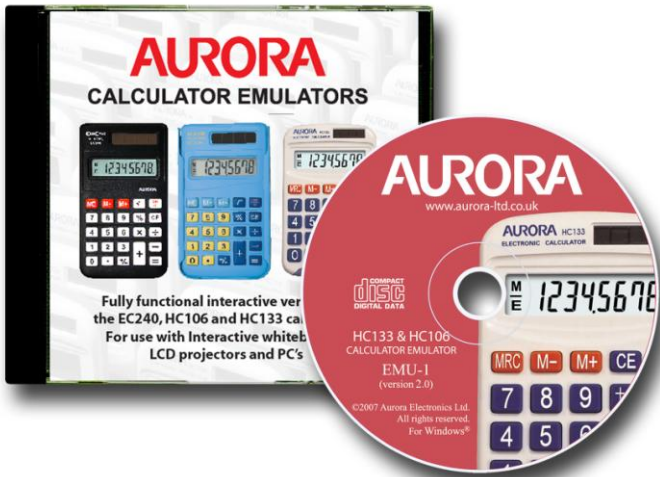

## EMU-1 Calculator Emulation Software

### EMU-1

- Interactive software supplied on CD-Rom
- Emulates the Aurora HC133, HC106 and EC240
- Use with interactive whiteboards and projectors
- Ideal teaching aid for calculator demonstrations
- Improves class participation and understanding
- Simple to install and easy to use
- Compatible with Windows® operating systems
- Multi-user single site license included.

The EMU-1 is calculator emulation software, which when combined with an interactive whiteboard and projector will beam a large electronic replica of the Aurora HC133, HC106 or EC240 calculator onto the whiteboard. This giant working calculator is viewable to the whole class and can be used by the teacher and students interactively. The whiteboard calculator makes it much easier to demonstrate a calculation and also makes it much easier for the students to follow the keystrokes and calculation chain. The emulators provide a great solution for introducing calculators to Key Stage 1 and 2 pupils and are designed to fit into existing lesson plans and make the teaching of correct calculator usage simple and easy to follow.