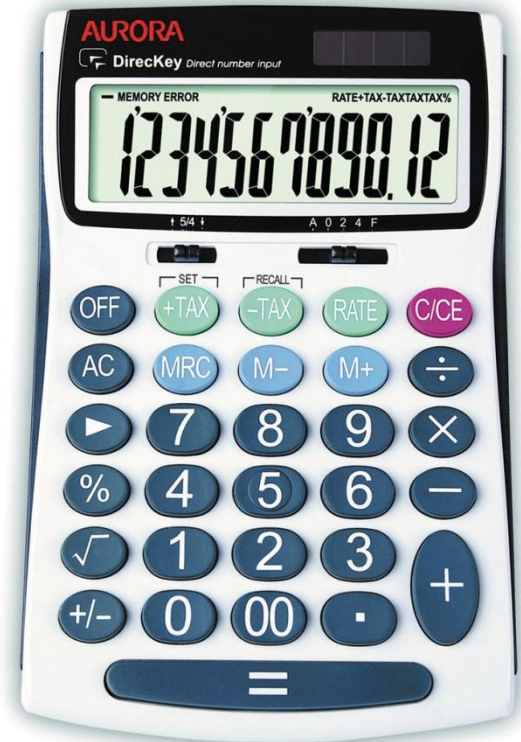

DC448 Desk Calculator

The Aurora DC448 is a general purpose desk calculator, which has a large 12 digit LCD display to enable easy viewing. The calculator is designed for ease of use with durable hard plastic keys, a large addition key and Aurora's patented long equals bar to enable speedy calculations. There is also a programmable tax function allowing a tax rate to be set and stored by the user and then simply added or deducted by pressing the tax +/- keys, this is ideal for adding or subtracting VAT. The patented DirecKey feature means that this calculator turns on when any key is pressed, this key stroke will also register. The DC448 is solar powered with a battery back-up and is excellent value for money.

Only available to order

MOQ	3000 units
Est. Lead Time	90 days

Technical Specifications

General Features	
Display Type	Angled LCD
No. Digits	12
1'000 Separator	Yes
Key Type	Hard Plastic
Power	Solar & Battery
Battery Type	LR1130 x 1 (inc)
Auto Power Off	Yes
Direct Number Input	Yes
Rubber Feet	Yes
Case	No
Dimension (mm)	167x109x28
Weight (g)	135g
General Functions	
$\times \div - + = .$	Yes
Square root	Yes
Percentage	Yes
Double 00	Yes
Sign change key	Yes
Backspace/delete	Yes
Memory Keys	3 Key
4 Constants	Yes
Large addition Key	Yes
Large answer bar	Yes
Cost/Sell/Margin	No
Tax Function	Yes
Mark Up (GPM)	No
Currency Conversion	No
Decimal Selector	F,4,2,0
Add Mode	Yes
Round Up/Down	Yes

- Large 12 digit LCD display
- Long equals bar
- Tax keys for VAT calculations
- DirecKey – Direct number entry
- Dual solar and battery power

Bespoke packaging and private label production options

Aurora are able to produce calculators in a wide variety of packaging and styles, including full colour gift box, clamshell and blister card. Retail friendly shelf display boxes can also be created and designed to order. We have extensive experience at the production of private label branded products and we are able to offer bespoke and unique colour options and designs.