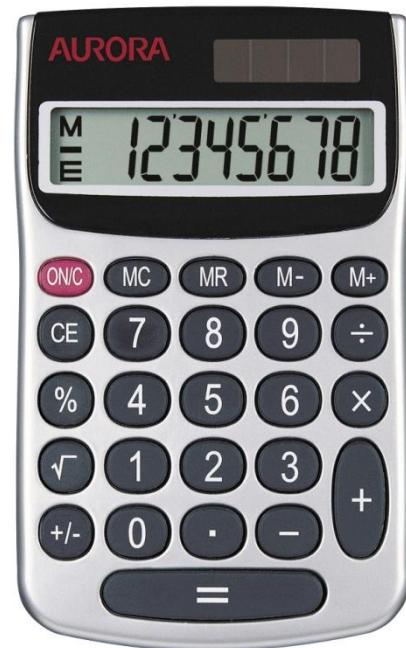

## PC106 Handheld Calculator

The Aurora PC106 is a very useful pocket sized general purpose calculator, which has a large 8 digit LCD display to enable easy viewing. The calculator is designed for ease of use with responsive soft rubber keys, a large addition key and Aurora's patented long equals bar to enable speedy calculations. All the expected maths features are present, including square root and percentage. The PC106 is solar powered with a battery back-up and is a reliable quality product which is very good value for money.

### Technical Specifications

General Features	
Display Type	LCD
No. Digits	8
1'000 Separator	Yes
Key Type	Soft Rubber
Power	Solar & Battery
Battery Type	LR1130 x 1 (inc)
Auto Power Off	Yes
Direct Number Input	No
Rubber Feet	No
Case	No
Dimension (mm)	62x102x10
Weight (g)	36g
General Functions	
$\times \div - + = .$	Yes
Square root	Yes
Percentage	Yes
Double 00	No
Sign change key	Yes
Backspace/delete	No
Memory Keys	4 Key
4 Constants	Yes
Large addition Key	Yes
Large answer bar	Yes
Cost/Sell/Margin	No
Tax Function	No
Mark Up (GPM)	No
Currency Conversion	No
Decimal Selector	No
Add Mode	No
Round Up/Down	No

- Large 8 digit LCD display
- Soft rubber keys
- Large equals bar
- Dual solar and battery power
- 4 key memory