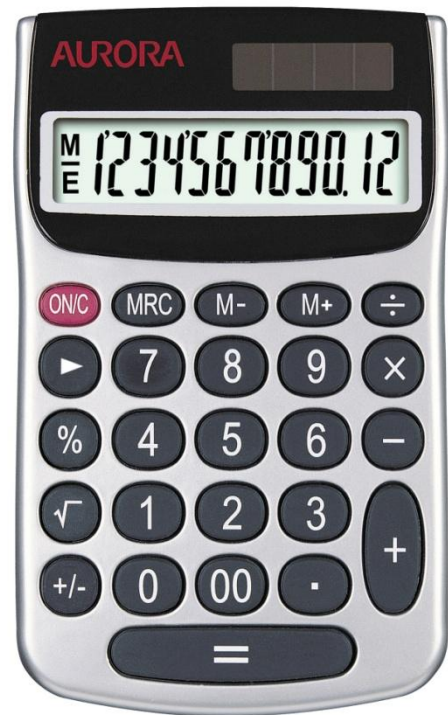

PC107 Handheld Calculator

The Aurora PC107 is a very useful pocket sized general purpose calculator, which has a large 12 digit LCD display to enable easy viewing. The calculator is designed for ease of use with responsive soft rubber keys, a large addition key and Aurora's patented long equals bar to enable speedy calculations. All the expected maths features are present, including square root and percentage. The PC107 is solar powered with a battery back-up and is a reliable quality product which is very good value for money.

Only available to order

MOQ	3000 units
Est. Lead Time	90 days

Technical Specifications

General Features	
Display Type	LCD
No. Digits	12
1'000 Separator	Yes
Key Type	Soft Rubber
Power	Solar & Battery
Battery Type	LR1130 x 1 (inc)
Auto Power Off	Yes
Direct Number Input	No
Rubber Feet	No
Case	No
Dimension (mm)	62x102x10
Weight (g)	36g
General Functions	
$\times \div - + = .$	Yes
Square root	Yes
Percentage	Yes
Double 00	Yes
Sign change key	Yes
Backspace/delete	Yes
Memory Keys	3 Key
4 Constants	Yes
Large addition Key	Yes
Large answer bar	Yes
Cost/Sell/Margin	No
Tax Function	No
Mark Up (GPM)	No
Currency Conversion	No
Decimal Selector	No
Add Mode	No
Round Up/Down	No

- Large 12 digit LCD display
- Soft rubber keys
- Large equals bar
- Dual solar and battery power
- Backspace key for error correction

Bespoke packaging and private label production options

Aurora are able to produce calculators in a wide variety of packaging and styles, including full colour gift box, clamshell and blister card. Retail friendly shelf display boxes can also be created and designed to order. We have extensive experience at the production of private label branded products and we are able to offer bespoke and unique colour options and designs.