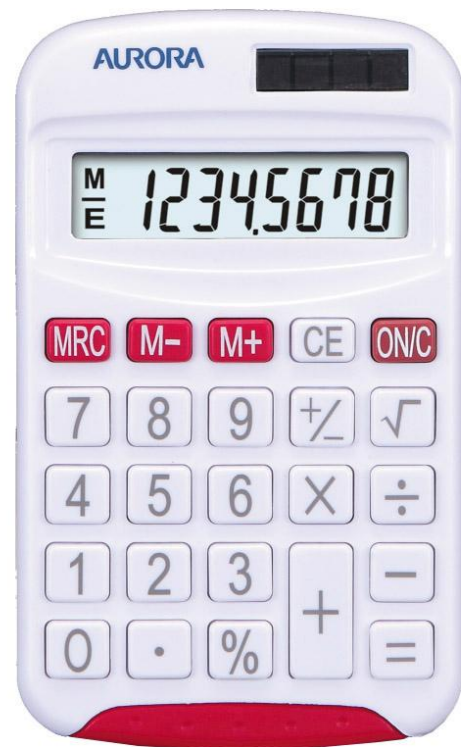

PC109 Colour Range

The Aurora PC109 is an ideal handheld calculator for general use, it has a large clear 8 digit LCD display to enable easy viewing and is solar powered with a battery backup for reliability. The calculators are designed for ease of use and have spacious keypads with large numerals, durable hard keys and all the required maths functions you would expect. Overall a colourful range of robust quality handheld calculators which are excellent value for money.

Only available to order	
MOQ	3000 units/colour
Est. Lead Time	90 days

Technical Specifications	
General Features	
Display Type	LCD
No. Digits	8
1'000 Separator	Yes
Key Type	Hard Plastic
Power	Solar & Battery
Battery Type	LR1130 x 1 (inc)
Auto Power Off	Yes
Direct Number Input	No
Rubber Feet	No
Case	No
Dimension (mm)	70x115x15
Weight (g)	50g
General Functions	
$\times \div - + = .$	Yes
Square root	Yes
Percentage	Yes
Double 00	No
Sign change key	Yes
Backspace/delete	No
Memory Keys	3 Key
4 Constants	Yes
Large addition Key	Yes
Large answer bar	No
Cost/Sell/Margin	No
Tax Function	No
Mark Up (GPM)	No
Currency Conversion	No
Decimal Selector	No
Add Mode	No
Round Up/Down	No

- Large clear 8 digit display
- Durable hard keys
- Large numerals for easy viewing
- Large keypad for easy entry
- Solar powered with battery backup

Available in 4 colours

PC109-Red

PC109-Green

PC109-Orange